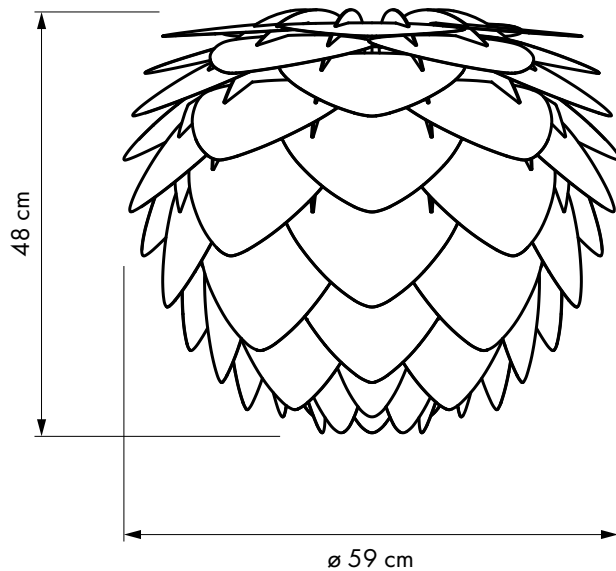

UMAGE Aluvia medium

#2127
#2129
#2131
#2133
#2135
#2137

Designed by UIMAGE Design Team in Copenhagen, Denmark

 **Use for ceiling**

 **Unbreakable**

 **Dimensions**
ø 59 cm
h 48 cm

 **Material**
Aluminium, PP & PC

 **Weight incl. packaging**
2586 g

 **Light source**
E27 - max 15 W LED
Bulb recommendation: #4136 / #4026

 **Packaging**
Gift Box, Dimensions (LxWxH) 51x35.1x2.7cm

 **Assembly time**
20 min - video guide at umage.com