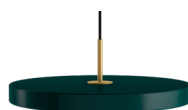

Gift Box, Dimensions (W×H×D): 55.6 x 10.3 x 45.6 cm

Assembly time

2 min. - video guide at umage.com

Media Kit

Photos, 3D models
Download at umage.com

Ordering Information

Asteria pearl white	#2151
Asteria anthracite grey	#2152
Asteria forest green	#2153
Asteria petrol blue	#2154
Asteria ruby red	#2155
Asteria saffron yellow	#2156

Download the UIMAGE Unfold at Home App

It helps you choose the perfect lamp

UNFOLD
AT HOME

Colour variations

Pearl White

Anthracite Grey

Forest Green

Petrol Blue