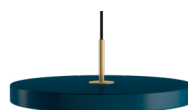

Download the UIMAGE Unfold at Home App

It helps you choose the perfect lamp

UNFOLD
AT HOME

Colour variations

Pearl White

Anthracite Grey

Forest Green

Petrol Blue