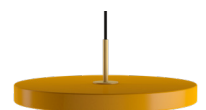

Saffron Yellow