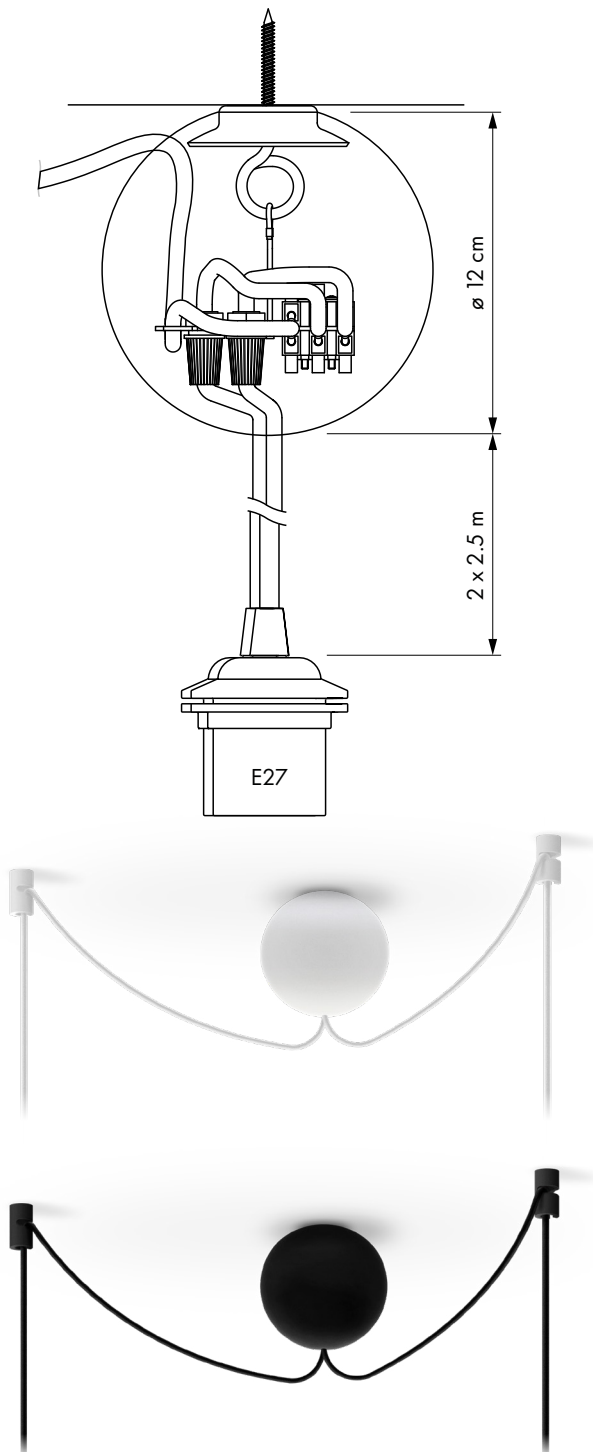

Designed by Soren Ravn Christensen in Copenhagen, Denmark

	Dimensions ø 120 cm h 120 cm
	Material Silicone, 2x 2,5 m textile cord, fitting and 2x E27 socket
	Weight incl. packaging 840 g
	Light source E27 / E26 Max 15 W LED
	Packaging Gift Box, Dimensions (LxWxH): 13.2x13.2x25 cm
	Assembly time 1 min - video guide at umage.com
	CE certified For indoor use
	Media Kit Photos, 3D models, 2D drawings Download at umage.com

#	Ordering Information	
	Cannonball cluster 2 white	#4089
	Cannonball cluster 2 black	#4091

Accessories	
Idea 6W 60 mm LED bulb	#4026
Idea 6W 80 mm LED bulb	#4033
Idea 2W 45 mm LED bulb	#4039
Idea 13W 70 mm LED bulb	#4136