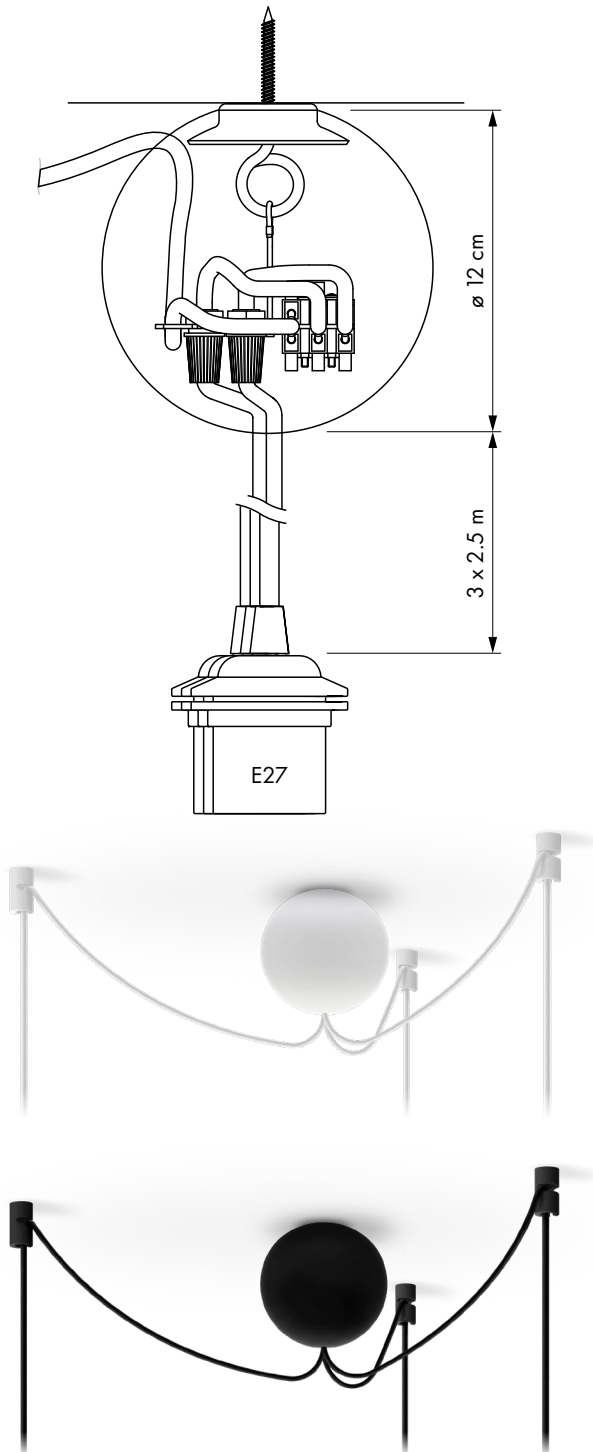

Designed by Soren Ravn Christensen in Copenhagen, Denmark

Dimensions

ø 120 cm
h 120 cm

Material

Silicone, 3x 2.5 m textile cord, fitting and 3x E27 socket

Weight incl. packaging

1000 g

Light source

E27 / E26
Max 15 W LED

Packaging

Gift Box, Dimensions (LxWxH): 13.2x13.2x25 cm

Assembly time

1 min - video guide at umage.com

CE certified

For indoor use

Media Kit

Photos, 3D models, 2D drawings
Download at umage.com

Ordering Information

Cannonball cluster 3 white	#4090
Cannonball cluster 3 black	#4092

Accessories

Idea 6W 60 mm LED bulb	#4026
Idea 6W 80 mm LED bulb	#4033
Idea 2W 45 mm LED bulb	#4039
Idea 13W 70 mm LED bulb	#4136