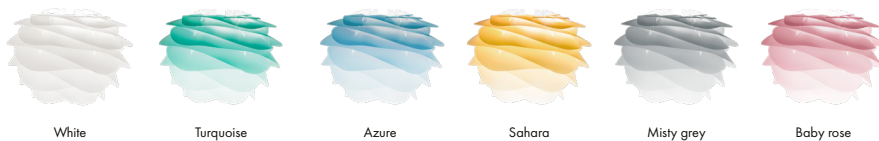

UMAGE Carmina mini

Designed by Soren Ravn Christensen & Anders Klem in Copenhagen, Denmark

#2057
#2059
#2061
#2063
#2079
#2080

Carmina mini + tripod floor

Carmina mini + tripod table

Colour variations

White

Turquoise

Azure

Sahara

Misty grey

Baby rose

Floor and pendant in one

Unbreakable

Dimensions