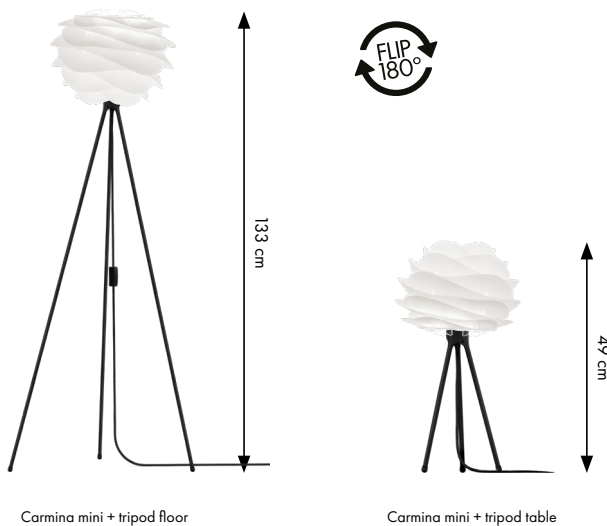

UMAGE Carmina mini

Designed by Soren Ravn Christensen & Anders Klem in Copenhagen, Denmark

#2057
#2059
#2061
#2063
#2079
#2080

Carmina mini + tripod floor

Carmina mini + tripod table

Colour variations

White

ø 32 cm
h 22 cm

Material

Polycarbonate and polypropylene

Weight incl. packaging

0.59 kg

Light source

E27 / E26 - max 15 W LED
Bulb recommendation: #4026

Packaging