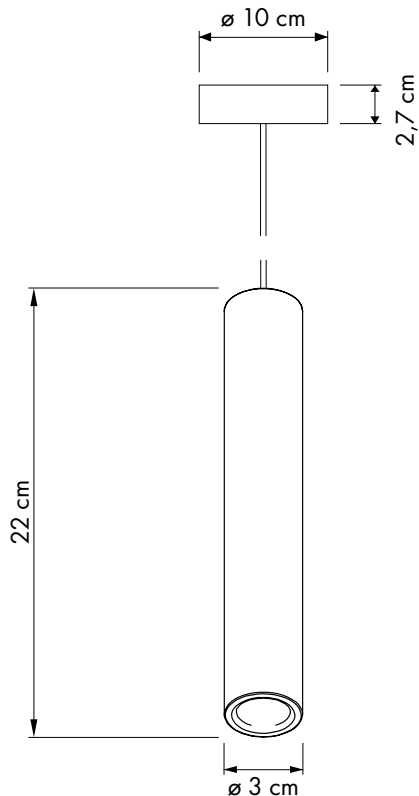

# UMAGE Chimes

#2165  
#2167

Designed by Asger Risborg Jakobsen in Copenhagen, Denmark

**Use for ceiling**

**Unbreakable**

**Dimensions**

ø 3,4 cm  
h 22 cm

**Material**

Oak and PP. Including 3m cord

**Weight incl. packaging**

0.600 g

**Light source**

Led Spot Built-in Lighting Hours: 50000  
Kelvin: 3000 - Lumen: 220 - RA: 80

**Packaging**

Gift Box, Dimensions (LxWxH) 25.6x17.35x4.3cm