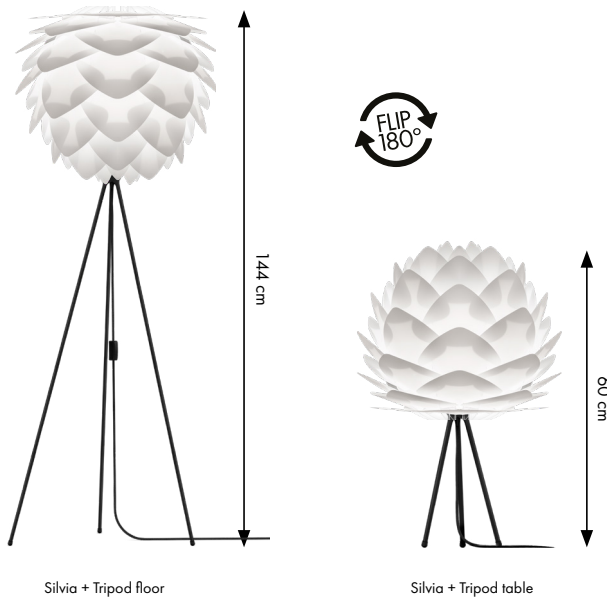

UMAGE **Silvia medium**

#2007
#2030
#2053
#2070

Designed by UIMAGE Design Team in Copenhagen, Denmark

Floor and pendant in one

Unbreakable

Dimensions

ø 50 cm
h 41 cm

Material

Polypropylene & Polycarbonate

Weight incl. packaging

1.18 kg

Light source

E27 / E26 - max 15 W LED
Bulb recommendation: #4026

Packaging

Gift Box, Dimensions (W×H×D): 41.5x28.5x3cm

Assembly time