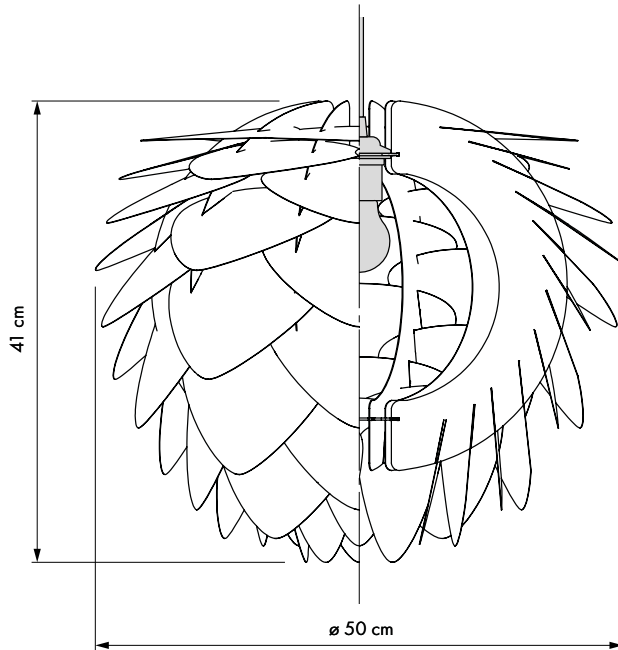

UMAGE **Silvia medium**

#2007
#2030
#2053
#2070

Designed by UIMAGE Design Team in Copenhagen, Denmark

Floor and pendant in one

Unbreakable

Dimensions

ø 50 cm
h 41 cm

Material

Polypropylene & Polycarbonate

Weight incl. packaging

1.18 kg

Light source

E27 / E26 - max 15 W LED
Bulb recommendation: #4026

Packaging

Gift Box, Dimensions (W×H×D): 41.5x28.5x3cm

Assembly time