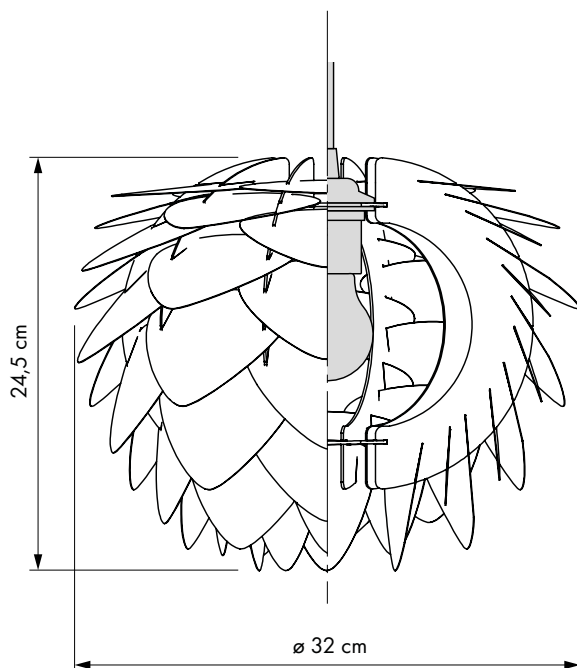

# UMAGE **Silvia mini**

#2009  
#2031  
#2054  
#2071

Designed by UIMAGE Design Team in Copenhagen, Denmark

Silvia mini + Tripod floor

Silvia mini + Tripod table

ø 32 cm  
h 24.5 cm

**Material**

Polypropylene & Polycarbonate

**Weight incl. packaging**

0.62 kg

**Light source**

E27 / E26 - max 15 W LED  
Bulb recommendation: #4026

**Packaging**

Gift Box, Dimensions (W×H×D): 41.5x28.5x1.8cm

**Assembly time**

15 min - video guide at [umage.com](http://umage.com)

**Media Kit**

Photos, 3D models, 2D drawings  
Download at [umage.com](http://umage.com)