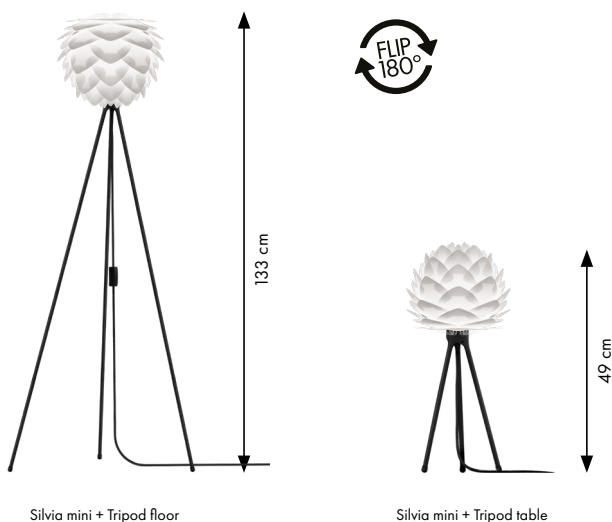

# UMAGE **Silvia mini**

#2009  
#2031  
#2054  
#2071

Designed by UIMAGE Design Team in Copenhagen, Denmark

Silvia mini + Tripod floor

Silvia mini + Tripod table

## Colour variations

White

Copper

Brushed steel

Brushed brass

**Floor and pendant in one**

**Unbreakable**

**Dimensions**

ø 32 cm  
h 24.5 cm

**Material**

Polypropylene & Polycarbonate

**Weight incl. packaging**

0.62 kg

**Light source**

E27 / E26 - max 15 W LED  
Bulb recommendation: #4026

**Packaging**

Gift Box, Dimensions (W×H×D): 41.5x28.5x1.8cm

**Assembly time**

15 min - video guide at [umage.com](http://umage.com)

**Media Kit**

Photos, 3D models, 2D drawings  
Download at [umage.com](http://umage.com)