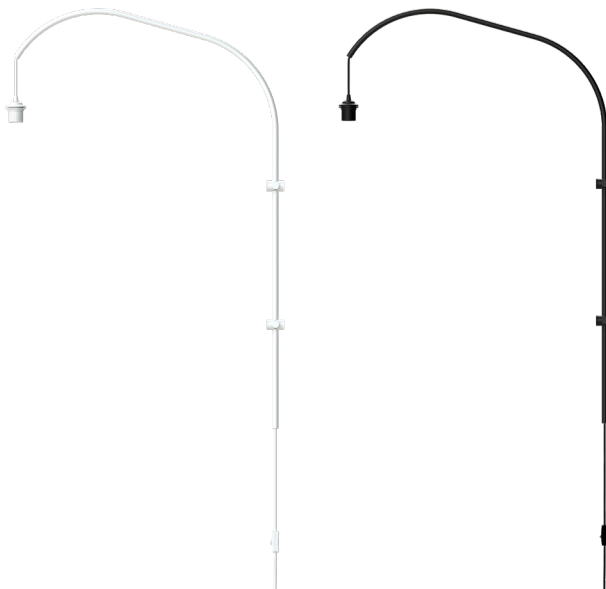

Designed by Soren Ravn Christensen in Copenhagen, Denmark

Colour variations

Use for wall

Dimensions

l 77.7 cm
h 123 cm

Material

Aluminium and steel. Includes 1.3 m textile cord set, plug and E27 socket.

Weight incl. packaging

3.01 kg

Light source

E27
Max 15 W LED

Packaging

Gift Box, Dimensions (W×H×D): 88.5 x 8.5 x 34 cm

Assembly time

10 min - video guide at umage.com

CE certified

For indoor use

Media Kit

Photos, 3D models
Download at umage.com

Ordering Information

Willow single white	#4110
Willow single black	#4111

Accessories

Idea 13W 70 mm LED bulb	#4136
Idea 6W 60 mm LED bulb	#4026
Idea 6W 80 mm LED bulb	#4033
Idea 2W 45 mm LED bulb	#4039