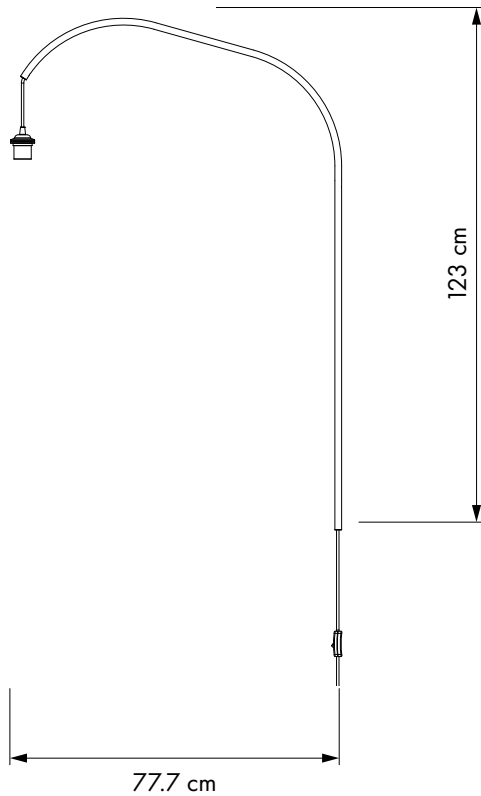

Designed by Soren Ravn Christensen in Copenhagen, Denmark

Colour variations

Use for wall

Dimensions

l 77.7 cm
h 123 cm

Material

Aluminium and steel. Includes 1.3 m textile cord set, plug and E27 socket.

Weight incl. packaging

3.01 kg

Light source

E27
Max 15 W LED

Packaging

Gift Box, Dimensions (W×H×D): 88.5 x 8.5 x 34 cm

Assembly time

10 min - video guide at umage.com

CE certified